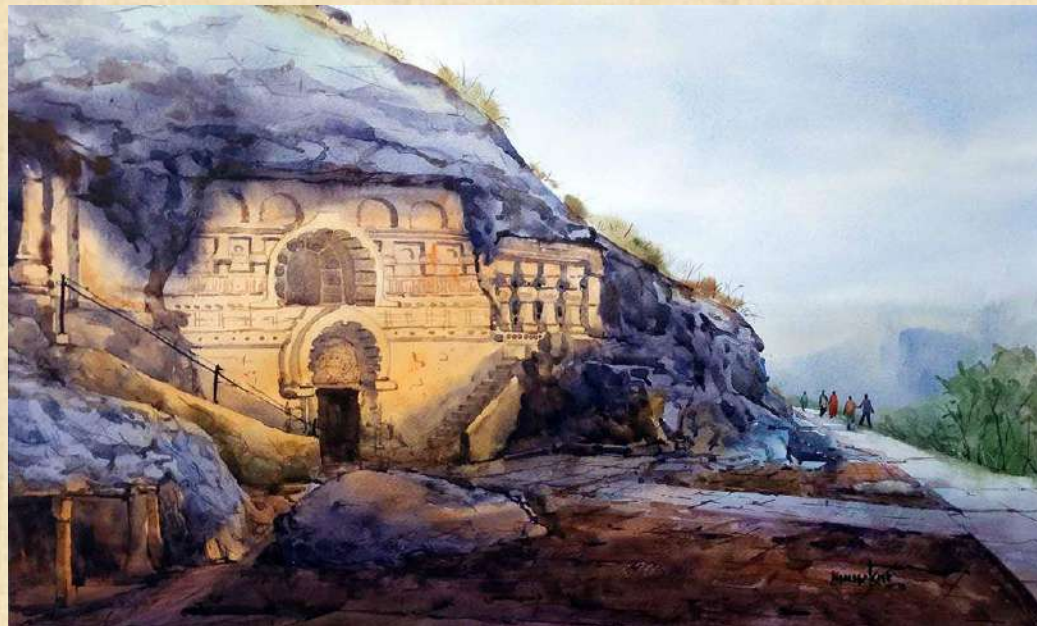

# **We offer TWO DEGREE**

- 1) Bachelor of Visual Arts [B.V.A Painting]**
- 2) Bachelor of Visual Arts [B.V.A Sculpture]**

- 1) HOW TO APPLY – Visit College , Take Admission Form & Brochure.**
- 2) ELIGIBILITY- 12<sup>TH</sup> PASS [Any Stream]**
- 3) ATD Pass Student can get Direct Admission in 2<sup>nd</sup> year Any Department.**
- 4) Documents Required for admission:**